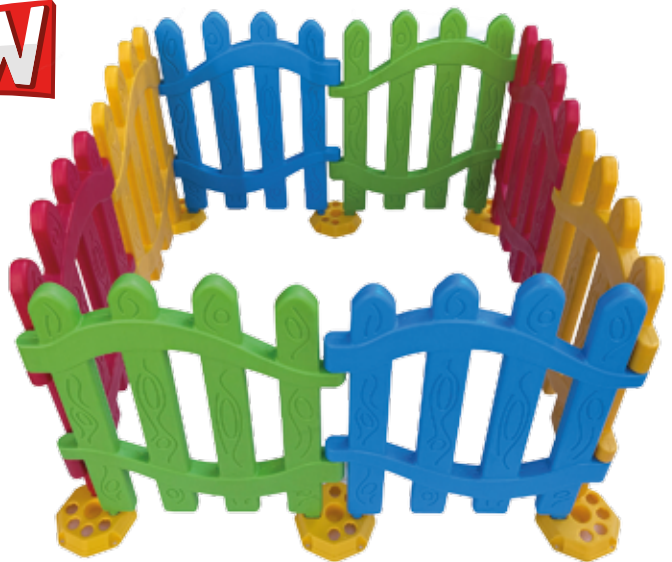

# CHILDREN FENCE

7.72 kg  
1 PCS

Printed Box Packing

PRODUCT	W	L	H	
	0.03	0.47	0.59	<b>5529</b>
BOX	W	L	H	m <sup>3</sup>
	0.29	0.47	0.60	0.081

indoor and outdoor use

**NEW**

**12 PCS IN ONE SET**

**8 PCS FENCE**